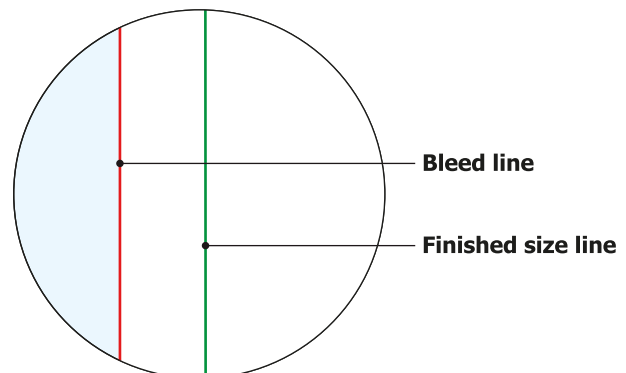

DUAL SIDED ROLL UP

ELEGANT 85x200

Finished print size: 85 x 200 cm

Data Format: 850 x 2080 mm

(Finished print size +Bleed)

THINGS TO DO:

THINGS TO KNOW:

- Outline all fonts
- Convert all symbols in objects
- Convert all graphics files in CMYK color space mode
- Submit Your artwork files with TIFF, JPG, CDR and PDF format
- JPG files must be saved with Highest or Maximum Quality, TIFF files must be saved with "LZW compression"
- Execute template lines (green, red) before submitting artworks

- The template is at 1:10 on page 2 of this document
- A minimum resolution of 600 dpi for 1:10 scale, 150 for dpi for 1:1 scale
- DO NOT RESIZE the template
- For multiple and/or double print product, design on all layouts within the template even if the layout graphics are the same

Template lines:

Finished size line:

Green line shows finished print size

Bleed line

Please extend bleed line to the red line's edge

Attention: Template at this page DO NOT match the original scale.